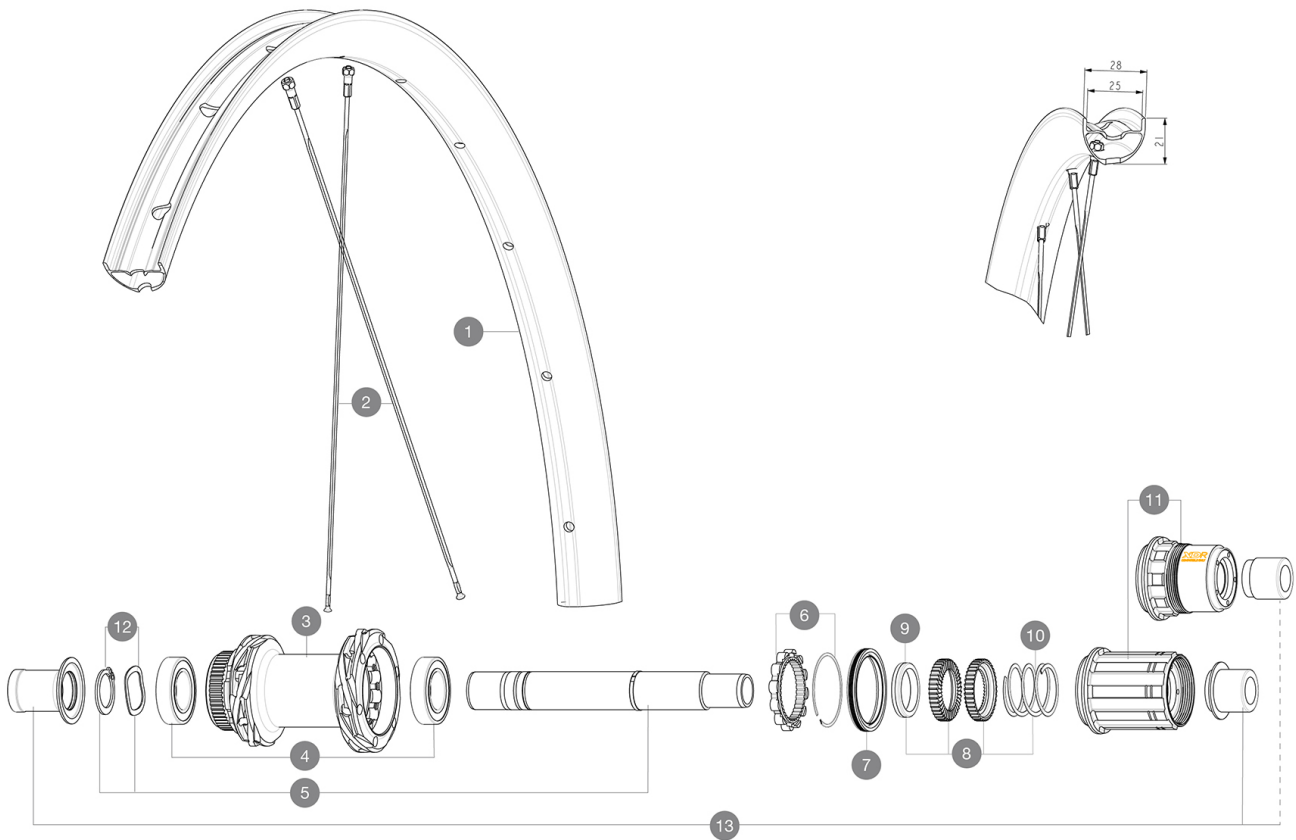

REFERENCES WHEELS

RIMS

&NBSP;:

1	V4095115	Kit Front/Rear rim Allroad 650B
	V2700101	UST Tape 28mm for 25 to 27mm wide rims

SPOKES

2	V4165001	Kit 12 Front/Rear Allroad 650B flat spoke 277 + nipple black
---	----------	--

HUB SHELLS

3	N/A	HUB BODY
4	M40076	HUB BEARINGS 17x30x7 6903 x 2
5	V2373401	KIT ID360 135/142 DCL L1 AXLE WITH CLIP
6	V2252701	KIT ID360 INSERT SHAPED EAR LOBE > 2017
7	V2251601	KIT ID360 SEAL + GREASE
8	V2251701	KIT ID360 2 RATCHETS + SPRING + GREASE
9	V2500501	KIT ID360 3 PADS NOISE REDUCING
10	V2251801	KIT 3 ID360 ROAD SPRINGS
11	V3430101	HG11 Freewheel Body ID360
11	V2580101	FREEHUB BODY XD Road ID360
12	V2373001	KIT ADJUST. SYSTEM QRM AUTO ID360 for 17x30x7 bearing
13	V3811001	KIT ROAD ID360 RR CL ENDCAP (12MM)

MAVIC *Allroad 650b*

Specifications

WHEEL WEIGHTS